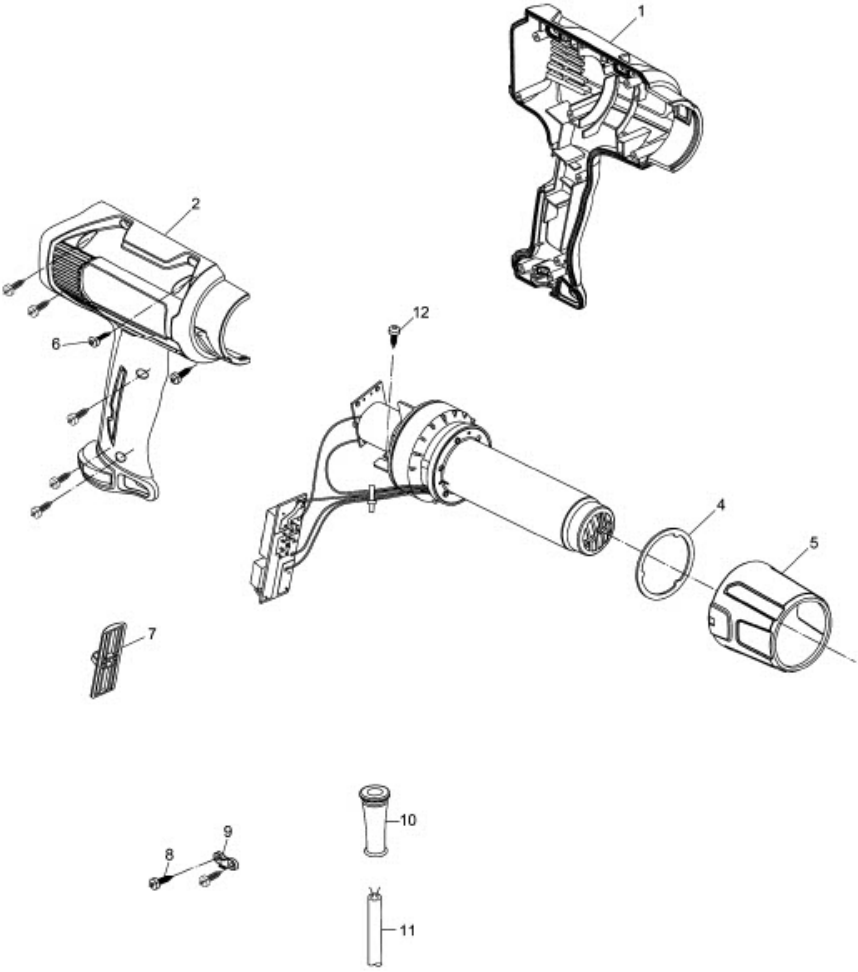

Part Diagram

Model No.HG5030 HEAT GUN

Item	Sub	Parts No.	Parts Description	Qty
1		PR00000001	HOUSING LEFT	1
2		PR00000003	HOUSING RIGHT	1
4		PR00000011	SUPPORT RING	1
5		PR00000010	FRONT COVER COMPLETE	1
6		PR00000004	TAPPING SCREW	7
7		PR00000005	SWITCH COVER	1
8		PR00000007	TAPPING SCREW	2
9		PR00000006	CORD CLAMP	1
10		PR00000008	CORD GUARD	1
11		PR00000057	POWER SUPPLY CORD	1
12		PR00000007	TAPPING SCREW	1
13		PR00000002	HEATING ELEMENT ASSY 230-240V	1
A01		PR00000028	GLASS PROTECTION NOZZLE	1
A02		PR00000029	WIDE-SLOT NOZZLE	1
A03		PR00000030	REFLECTOR NOZZLE	1
A04		PR00000031	REDUCTION NOZZLE 20mm	1
A05		PR00000032	OVERLAP WELDING NOZZLE	1
A06		PR00000033	SOLDER SLEEVES REFLECTOR	1
A07		PR00000034	WELDING NOZZLE	1
A08		PR00000035	PRESSURE ROLLER	1
A09		PR00000036	WELDING RODS (ABS)	1
A10		PR00000037	WELDING RODS (HDPE)	1
A11		PR00000038	WELDING RODS (PP)	1
A12		PR00000039	SPEED WELDING NOZZLE	1
A13		PR00000040	SCRAPER	1
A14		PR00000041	SCRAPER SET	1
A15		PR00000042	SCRAPER	1
A16		PR00000060	PLASTIC CASE	1
A16	C10	PR00000127	PLASTIC CASE LATCH	2